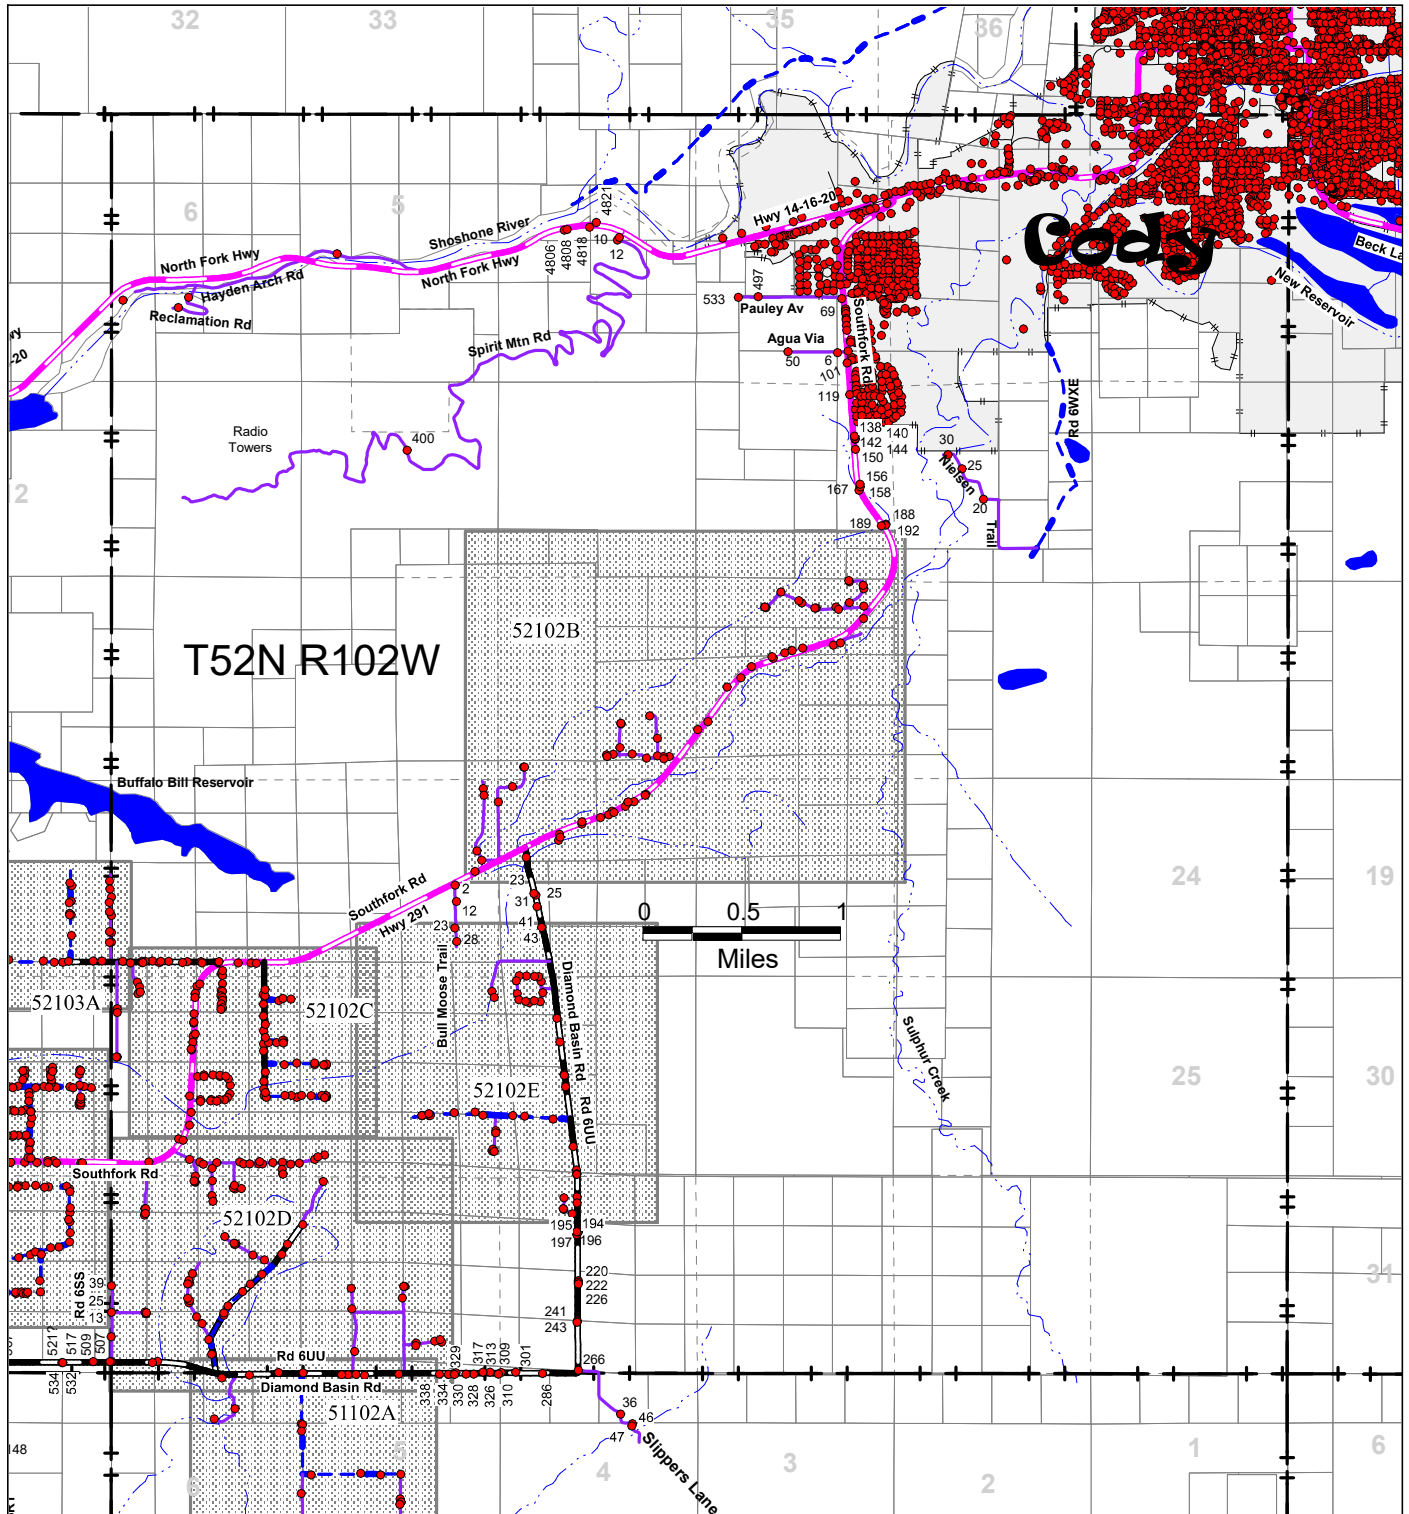

53103	53102	53101
52103	52102	52101
51103	51102	51101

T52N R102W

This map is for informational purposes only. The location and extent of roads, accesses, and property lines depicted hereon do not guarantee legal right of passage, ingress and egress, or property boundaries.

52102

- County Maintained
 - Chip Sealed
 - - - - - Dirt (various grades)
- State Maintained
 - Chip Sealed
 - Forest Service Maintained
 - - - - - Dirt (various grades)
 - Private Road
 - Various Surfaces

- Cross Reference Road List:
 Bartlett Ln = Rd 6SU
 Diamond Basin Rd = Rd 6UU
 Northfork Hwy = Yellowstone Hwy; US Hwy 14-16-20
 Rd 6UT = Carter View Dr
 Southfork Rd = St Hwy 291; Rd 6WX